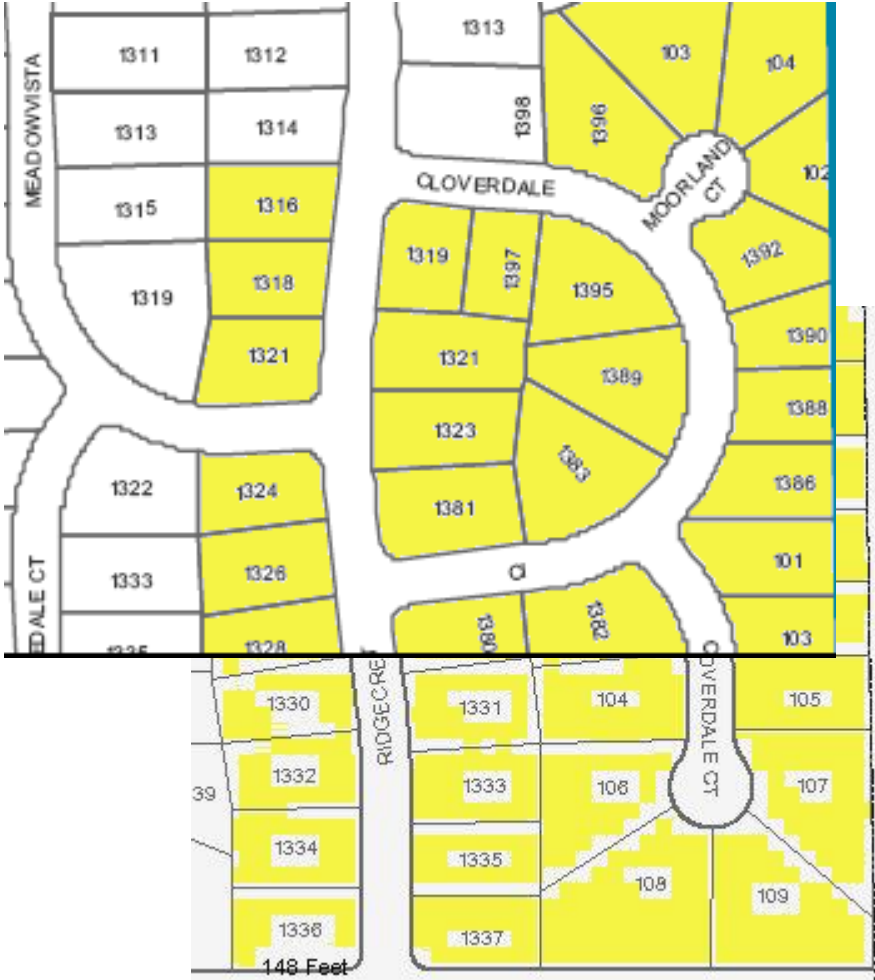

Area xx
 Valley Forge, northeast
 37 homes

Area xx
Ridgecrest/Ridgeside
33 homes

Area xx
Ridgecrest/Cloverdale
40 homes

Area xx
Meadow Vista/Ridgedale
33 homes

Area xx
 Jamestown/Gettysberg/
 Valley Forge/Ferndale
 37 homes

Area xx
East Colonial, north
41 homes

Area xx
Spring Valley, north
20 homes

Area xx
Spring Valley, south
18 homes

Area xx
Boston Commons/McBride/
Bass/Mueller
35 homes

Area xx
East Colonial, south
23 homes

Area xx
West Colonial
32 homes