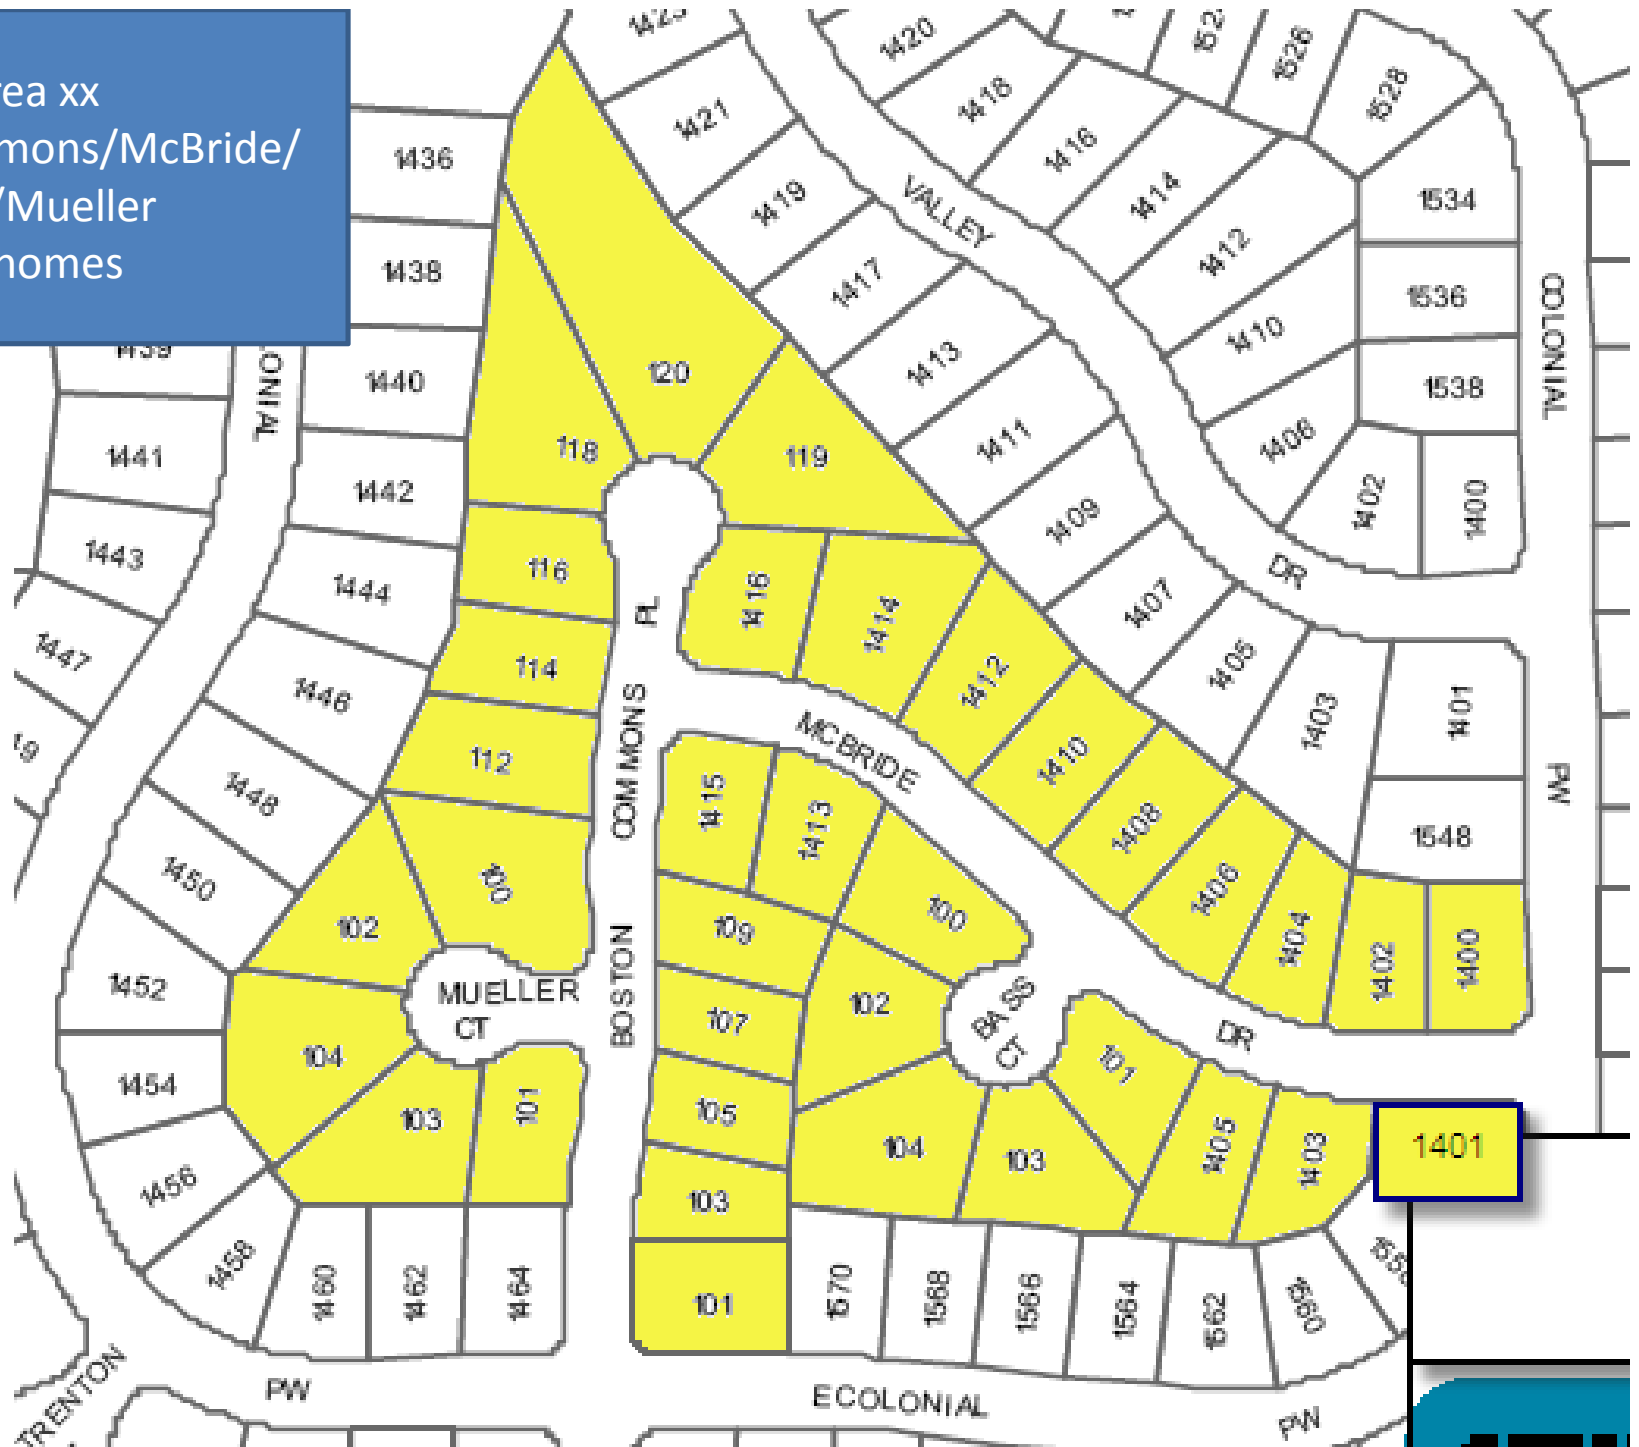

Area xx
 Valley Forge, northeast
 37 homes

Area xx
Ridgecrest/Ridgeside
33 homes

Area xx
Ridgecrest/Cloverdale
40 homes

Area xx
Meadow Vista/Ridgedale
33 homes

Area xx
 Jamestown/Gettysberg/
 Valley Forge/Ferndale
 37 homes

Area xx
East Colonial, north
41 homes

Area xx
Spring Valley, north
20 homes

Area xx
Spring Valley, south
18 homes

Area xx
Boston Commons/McBride/
Bass/Mueller
35 homes

Area xx
East Colonial, south
23 homes

Area xx
West Colonial
32 homes