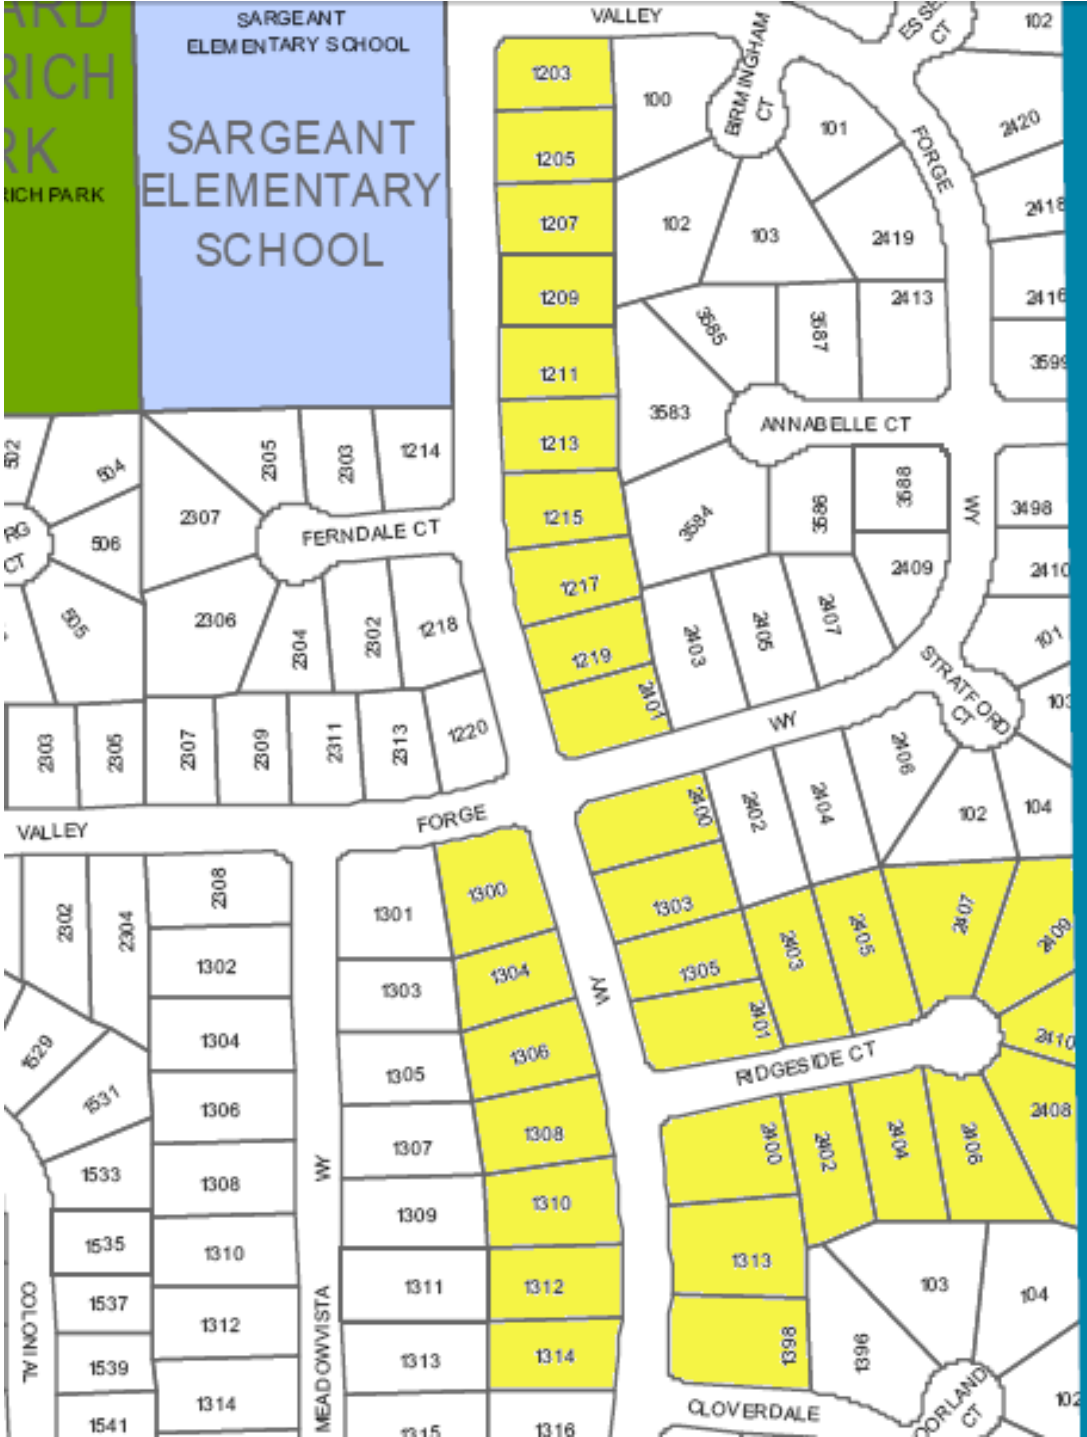

Area xx
 Valley Forge, northeast
 37 homes

Area xx
Ridgecrest/Ridgeside
33 homes

Area xx
Ridgecrest/Cloverdale
40 homes

Area xx
Meadow Vista/Ridgedale
33 homes

Area xx
 Jamestown/Gettysberg/
 Valley Forge/Ferndale
 37 homes

Area xx
East Colonial, north
41 homes

Area xx
Spring Valley, north
20 homes

Area xx
Spring Valley, south
18 homes

Area xx
Boston Commons/McBride/
Bass/Mueller
35 homes

Area xx
East Colonial, south
23 homes

Area xx
West Colonial
32 homes