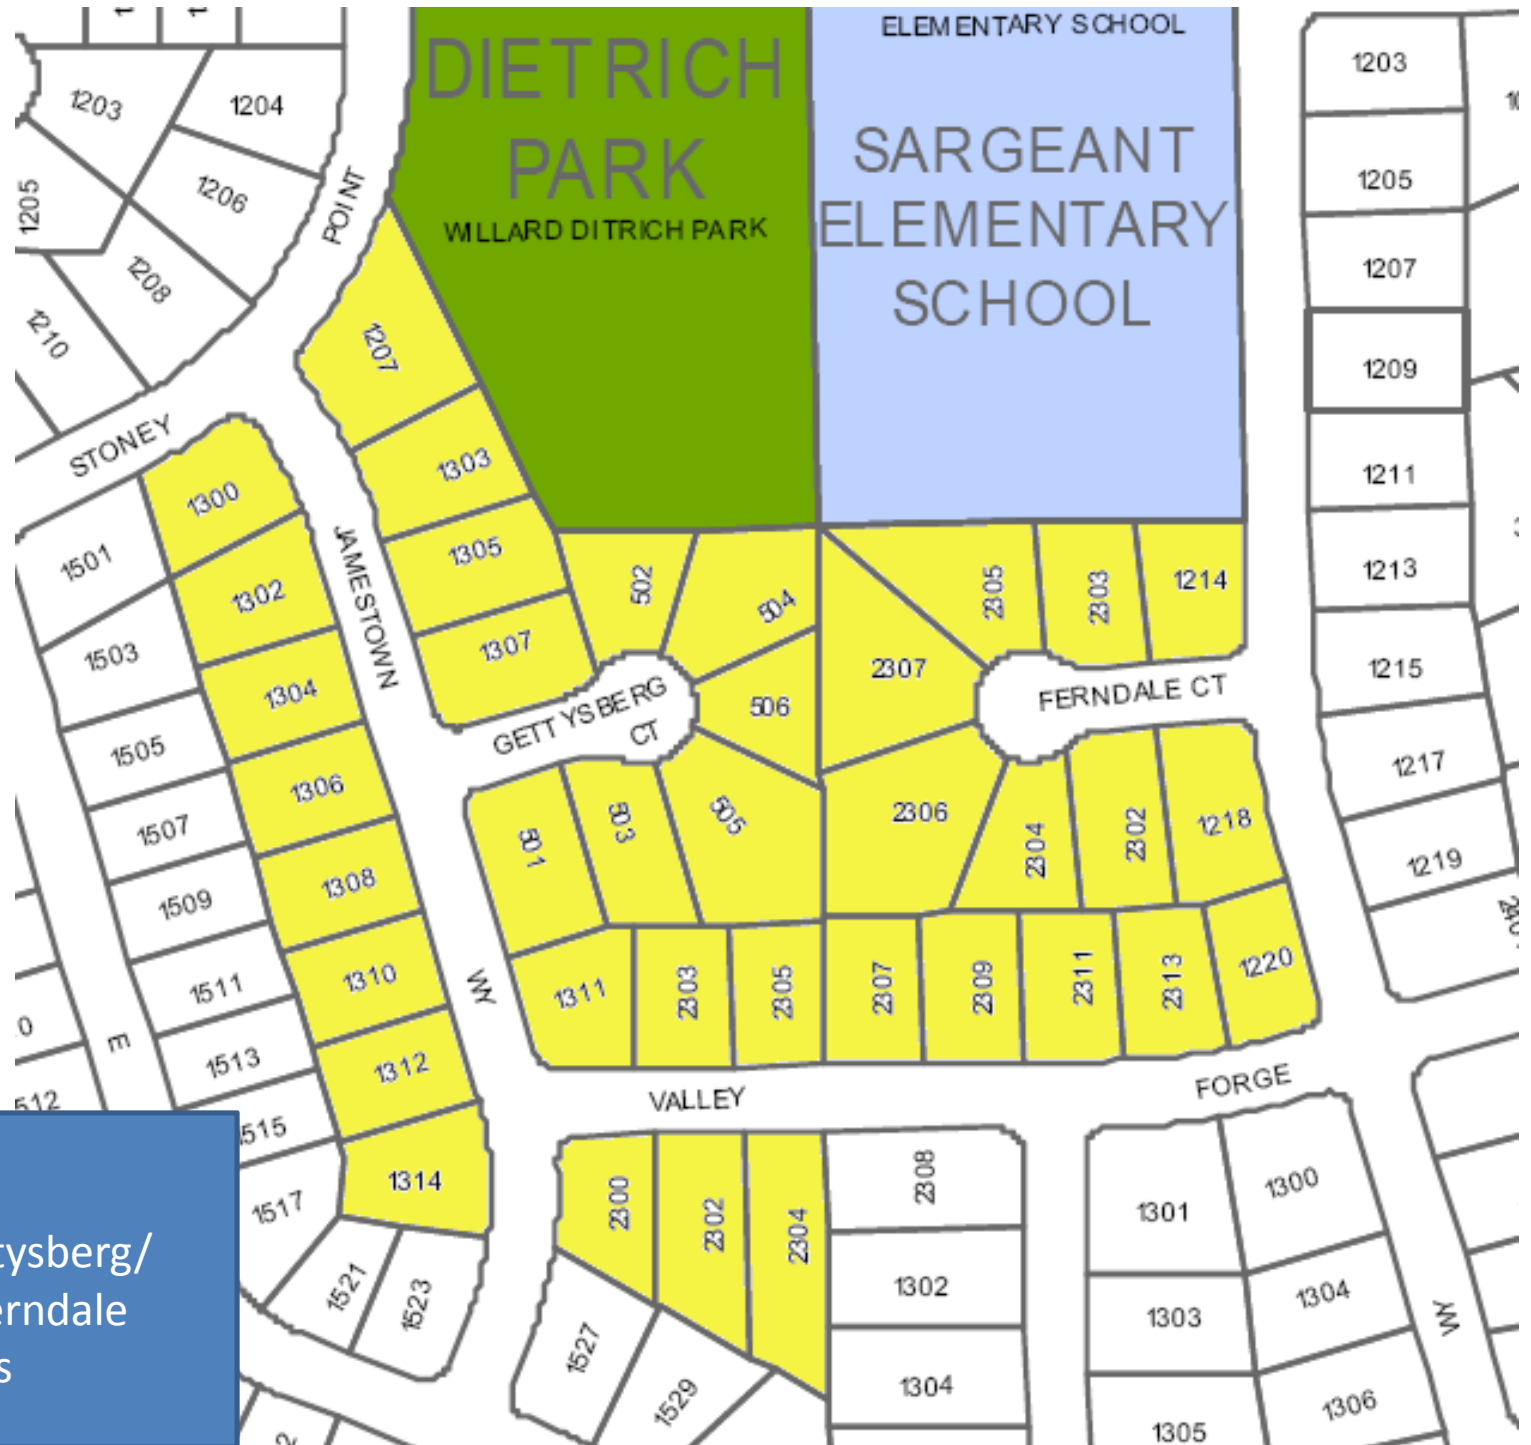

Area xx
 Valley Forge, northeast
 37 homes

Area xx
Ridgecrest/Ridgeside
33 homes

Area xx
Ridgecrest/Cloverdale
40 homes

Area xx
Meadow Vista/Ridgedale
33 homes

Area xx
 Jamestown/Gettysberg/
 Valley Forge/Ferndale
 37 homes

Area xx
East Colonial, north
41 homes

Area xx
Spring Valley, north
20 homes

Area xx
Spring Valley, south
18 homes

Area xx
Boston Commons/McBride/
Bass/Mueller
35 homes

Area xx
East Colonial, south
23 homes

Area xx
West Colonial
32 homes