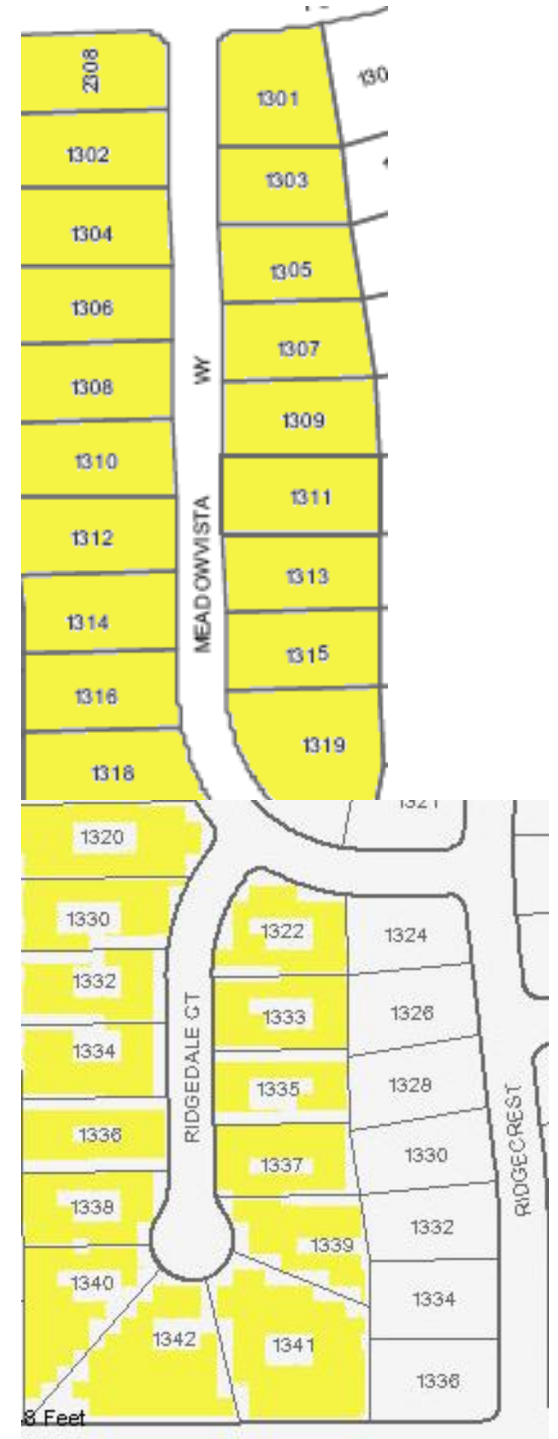

Area xx
 Valley Forge, northeast
 37 homes

Area xx
Ridgecrest/Ridgeside
33 homes

Area xx
Ridgecrest/Cloverdale
40 homes

Area xx
Meadow Vista/Ridgedale
33 homes

Area xx
 Jamestown/Gettysberg/
 Valley Forge/Ferndale
 37 homes

Area xx
East Colonial, north
41 homes

Area xx
Spring Valley, north
20 homes

Area xx
Spring Valley, south
18 homes

Area xx
Boston Commons/McBride/
Bass/Mueller
35 homes

Area xx
East Colonial, south
23 homes

Area xx
West Colonial
32 homes