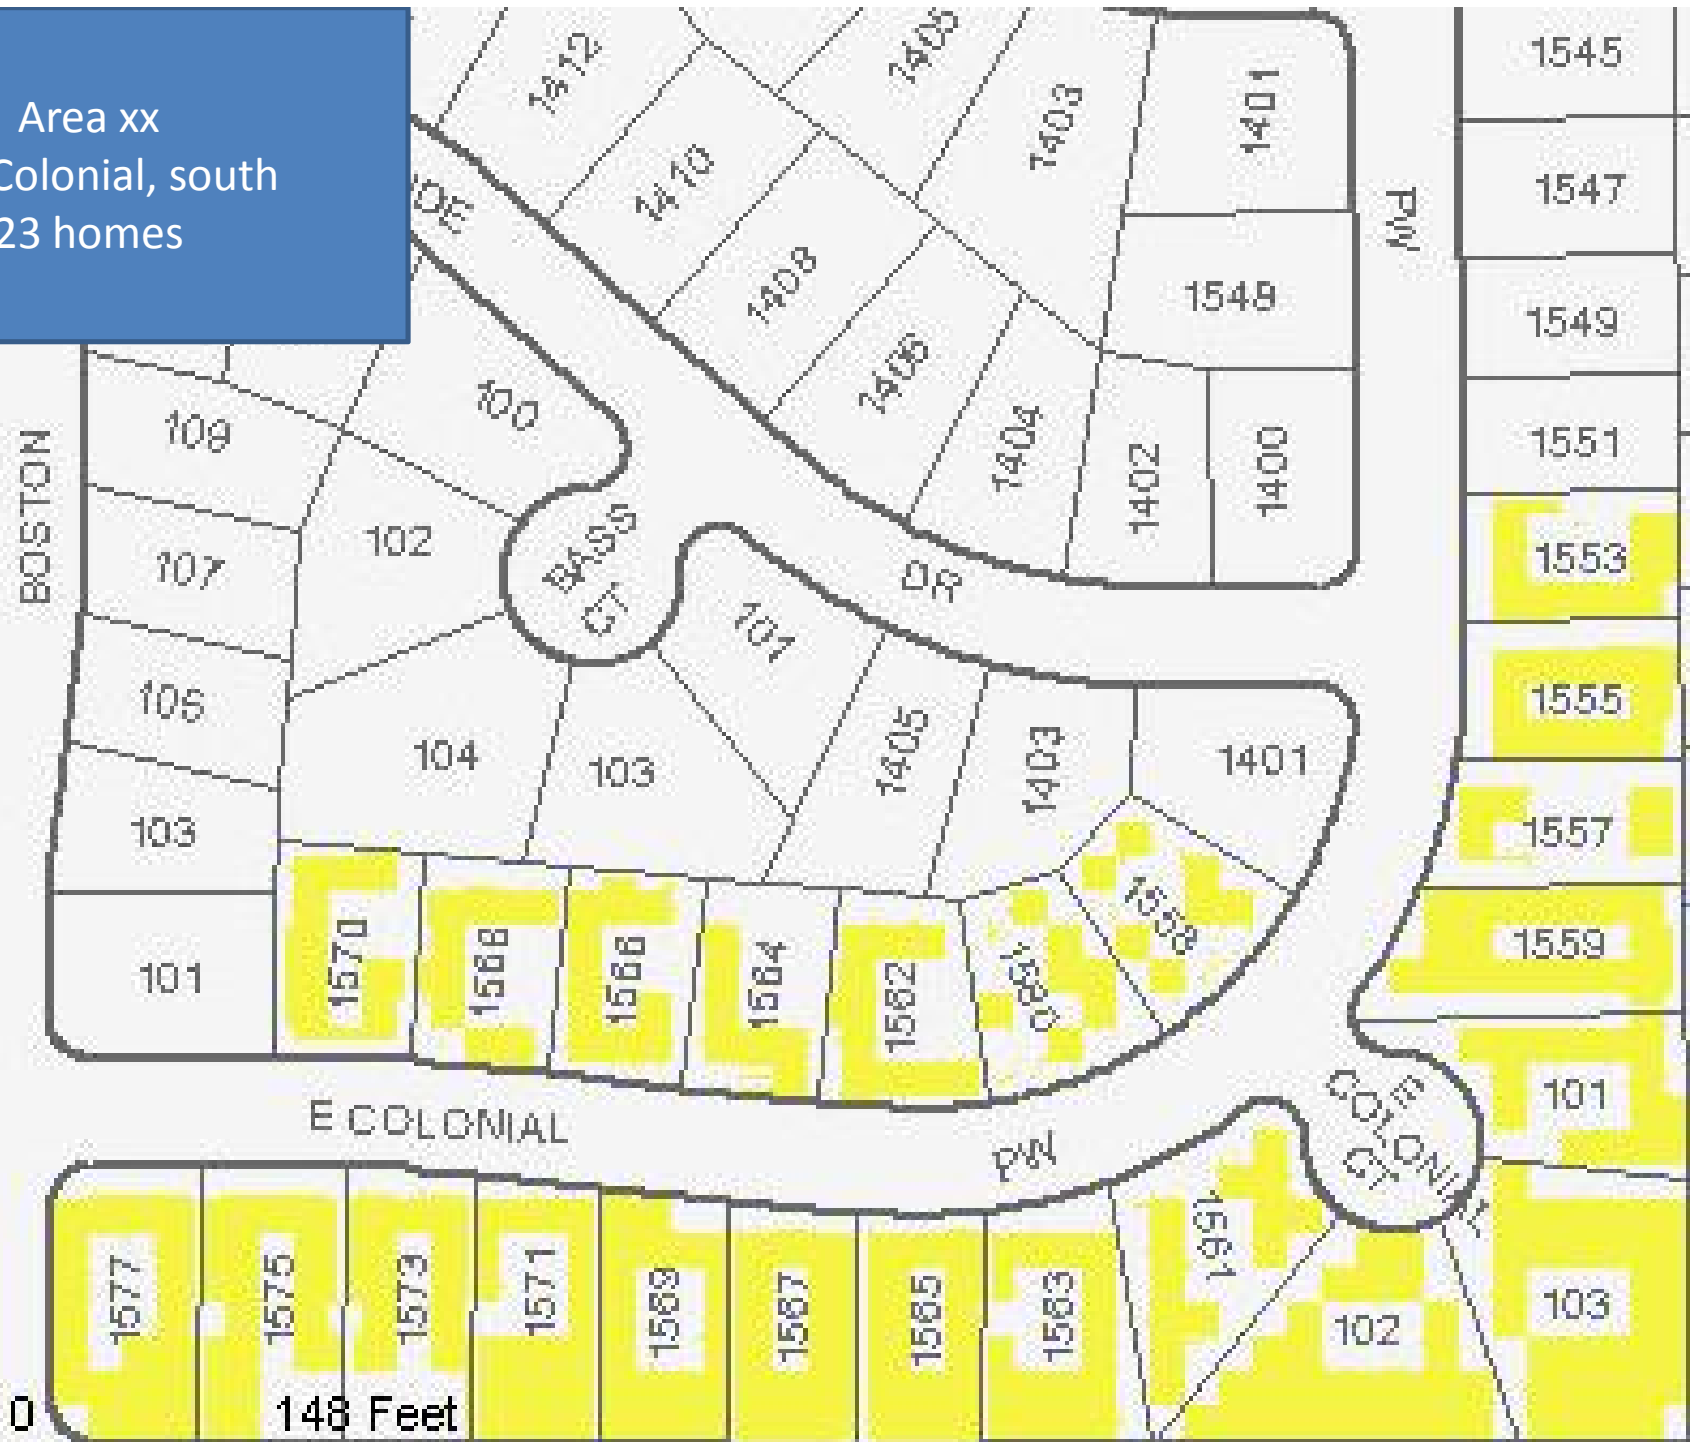

Area xx
 Valley Forge, northeast
 37 homes

Area xx
Ridgecrest/Ridgeside
33 homes

Area xx
Ridgecrest/Cloverdale
40 homes

Area xx
Meadow Vista/Ridgedale
33 homes

Area xx
 Jamestown/Gettysberg/
 Valley Forge/Ferndale
 37 homes

Area xx
East Colonial, north
41 homes

Area xx
Spring Valley, north
20 homes

Area xx
Spring Valley, south
18 homes

Area xx
Boston Commons/McBride/
Bass/Mueller
35 homes

Area xx
East Colonial, south
23 homes

Area xx
West Colonial
32 homes